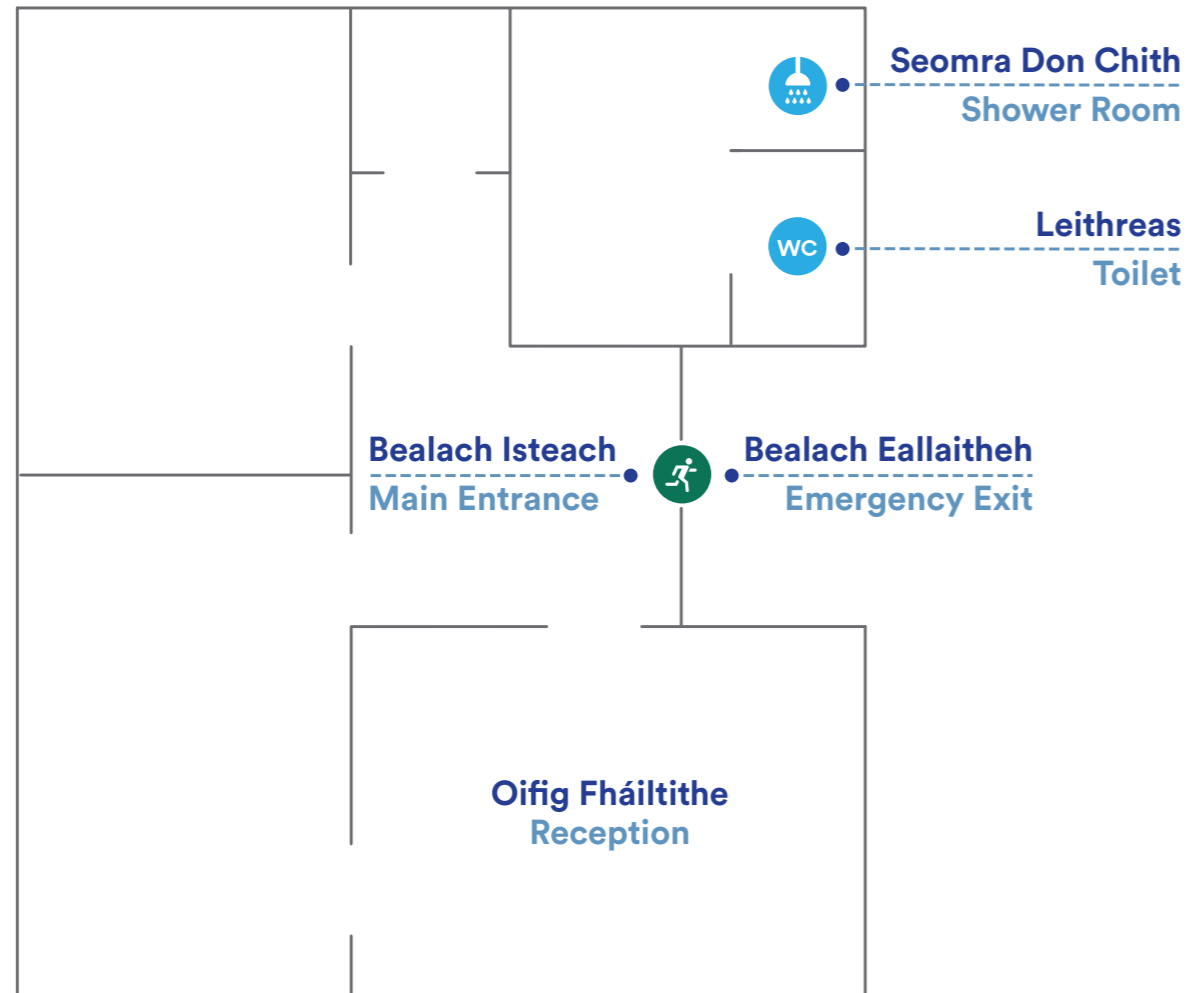

Radharc Ón Aer Baile Uí Fhiacháin

Aerial View Newport

	Spás Socair	Quiet Space
	Luchtair Ev	Ev Charger
	Slí Póca	Fob Access
	Saotharlanna	Laboratories
	Bealach Cathaoir Rothaí	Wheelchair Access

Príomh Urlár Main Floor

An Chéad Urlár First Floor

Boladh: Smell **Éisteacht: Hearing** **Amharc: Visual**

Leithreas	Toilet	Seomra Caife	Coffee Dock
Seomra Don Chith	Shower Room	Ardaitheoir	Lift
Leithreas Cathaoi Rothaí	Disabled Toilet	Saotharlanna	Laboratory
Seomra Na Cóipe	Copier Room	Spás Socair	Quiet Space
Bealach Eallaithe	Emergency Exit	Slí Póca	Fob Access
Bealach Cathaoir Rothaí	Wheelchair Access		

Oifig Iascaigh Fishery Office

Ceaintin agus Íoslach Canteen and Basement

Boladh: Smell Éisteacht: Hearing Amharc: Visual

- | | | | |
|---------------------|-------------------------------------|--|----------------------------|
| Leithreas
Toilet | Seomra Don Chith
Shower Room | Leithreas Cathaoi Rothaí
Disabled Toilet | Spás Socair
Quiet Space |
| Ceaintín
Canteen | Bealach Eallaithe
Emergency Exit | Bealach Cathaoir Rothaí
Wheelchair Access | |