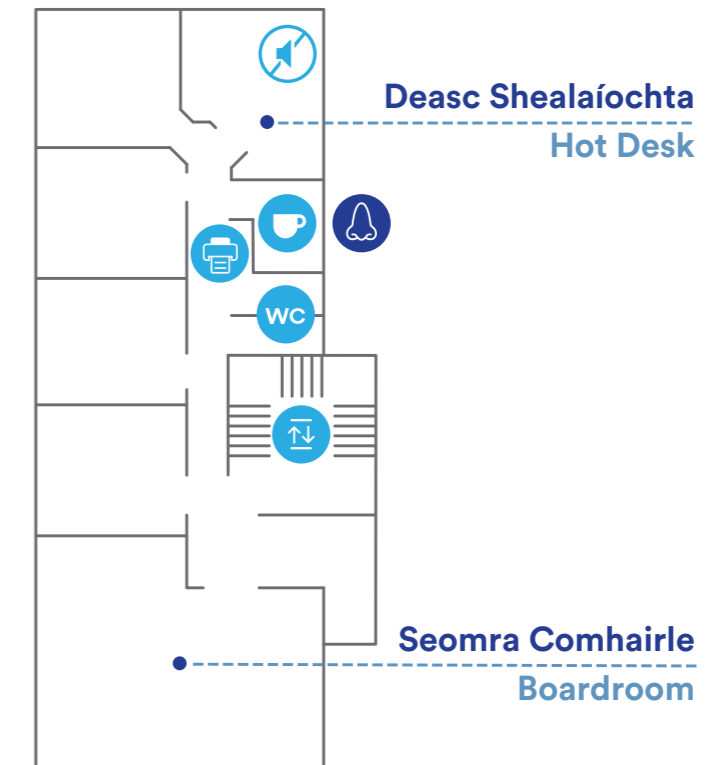

Radharc Ón Aer Baile Uí Fhiacháin

Aerial View Newport

	Spás Socair	Quiet Space
	Luchtair Ev	Ev Charger
	Slí Póca	Fob Access
	Saotharlanna	Laboratories
	Bealach Cathaoir Rothaí	Wheelchair Access

Príomh Urlár Main Floor

An Chéad Urlár First Floor

Boladh: Smell **Éisteacht: Hearing** **Amharc: Visual**

Leithreas	Toilet	Seomra Caife	Coffee Dock
Seomra Don Chith	Shower Room	Ardaitheoir	Lift
Leithreas Cathaoi Rothaí	Disabled Toilet	Saotharlanna	Laboratory
Seomra Na Cóipe	Copier Room	Spás Socair	Quiet Space
Bealach Eallaithe	Emergency Exit	Slí Póca	Fob Access
Bealach Cathaoir Rothaí	Wheelchair Access		

Oifig Iascaigh Fishery Office

Ceaintin agus Íoslach Canteen and Basement

Boladh: Smell Éisteacht: Hearing Amharc: Visual

- | | | | |
|---------------------|-------------------------------------|--|----------------------------|
| Leithreas
Toilet | Seomra Don Chith
Shower Room | Leithreas Cathaoi Rothaí
Disabled Toilet | Spás Socair
Quiet Space |
| Ceaintín
Canteen | Bealach Eallaithe
Emergency Exit | Bealach Cathaoir Rothaí
Wheelchair Access | |