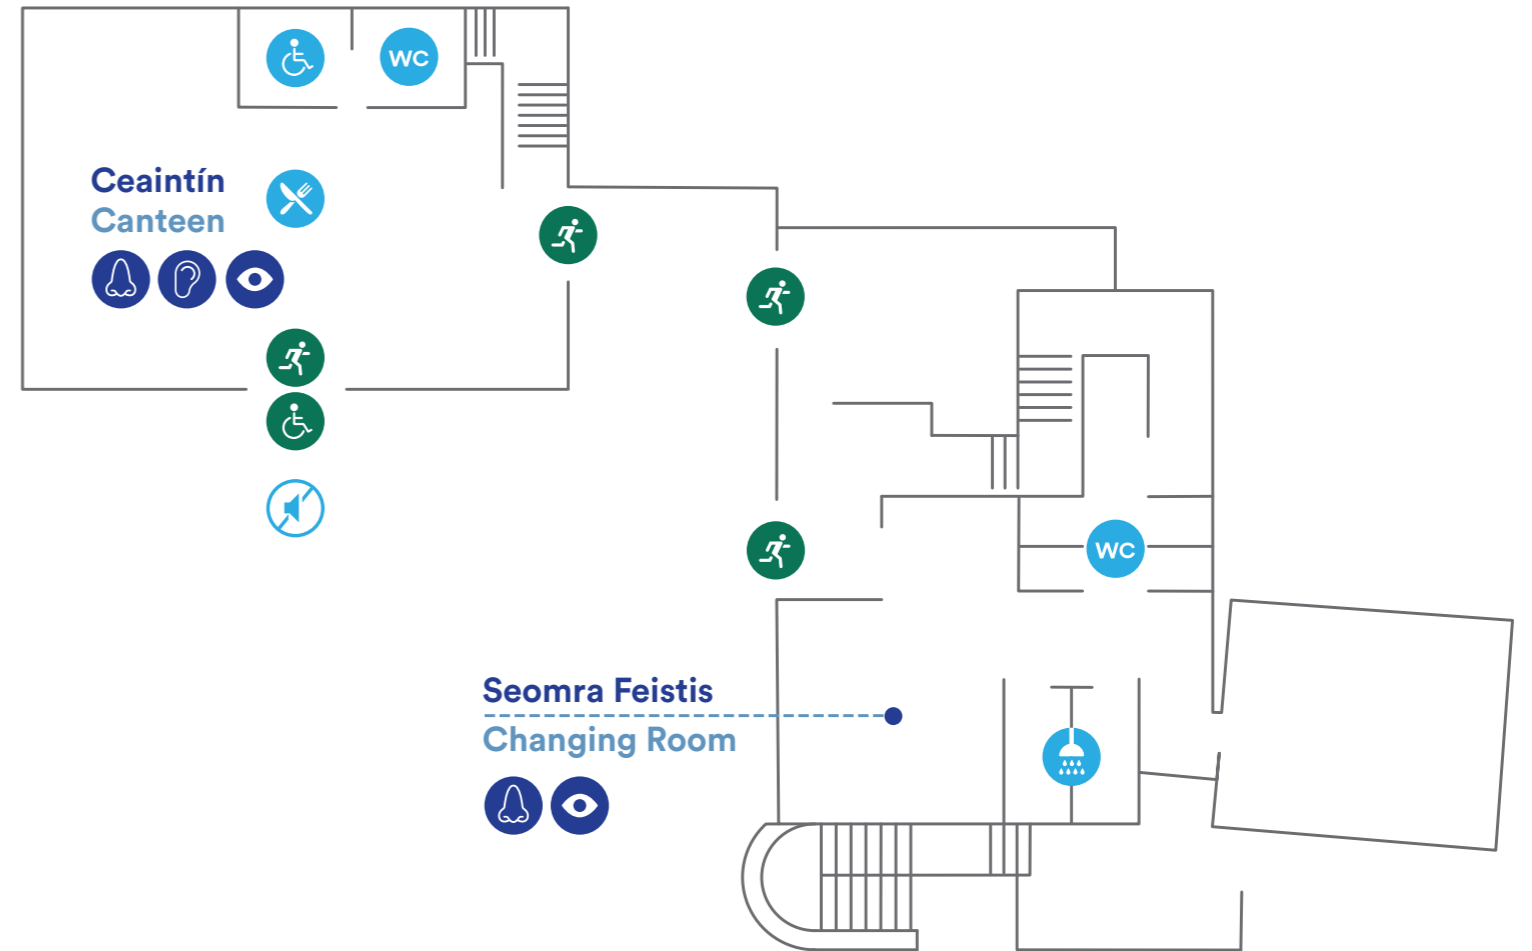

Radharc Ón Aer Baile Uí Fhiacháin

Aerial View Newport

	Spás Socair	Quiet Space
	Luchtair Ev	Ev Charger
	Slí Póca	Fob Access
	Saotharlanna	Laboratories
	Bealach Cathaoir Rothaí	Wheelchair Access

Príomh Urlár Main Floor

An Chéad Urlár First Floor

Boladh: Smell **Éisteacht: Hearing** **Amharc: Visual**

Leithreas	Toilet	Seomra Caife	Coffee Dock
Seomra Don Chith	Shower Room	Ardaitheoir	Lift
Leithreas Cathaoi Rothaí	Disabled Toilet	Saotharlanna	Laboratory
Seomra Na Cóipe	Copier Room	Spás Socair	Quiet Space
Bealach Eallaithe	Emergency Exit	Slí Póca	Fob Access
Bealach Cathaoir Rothaí	Wheelchair Access		

Oifig Iascaigh Fishery Office

Ceaintin agus Íoslach Canteen and Basement

Boladh: Smell Éisteacht: Hearing Amharc: Visual

- | | | | |
|---------------------|-------------------------------------|--|----------------------------|
| Leithreas
Toilet | Seomra Don Chith
Shower Room | Leithreas Cathaoi Rothaí
Disabled Toilet | Spás Socair
Quiet Space |
| Ceaintín
Canteen | Bealach Eallaithe
Emergency Exit | Bealach Cathaoir Rothaí
Wheelchair Access | |