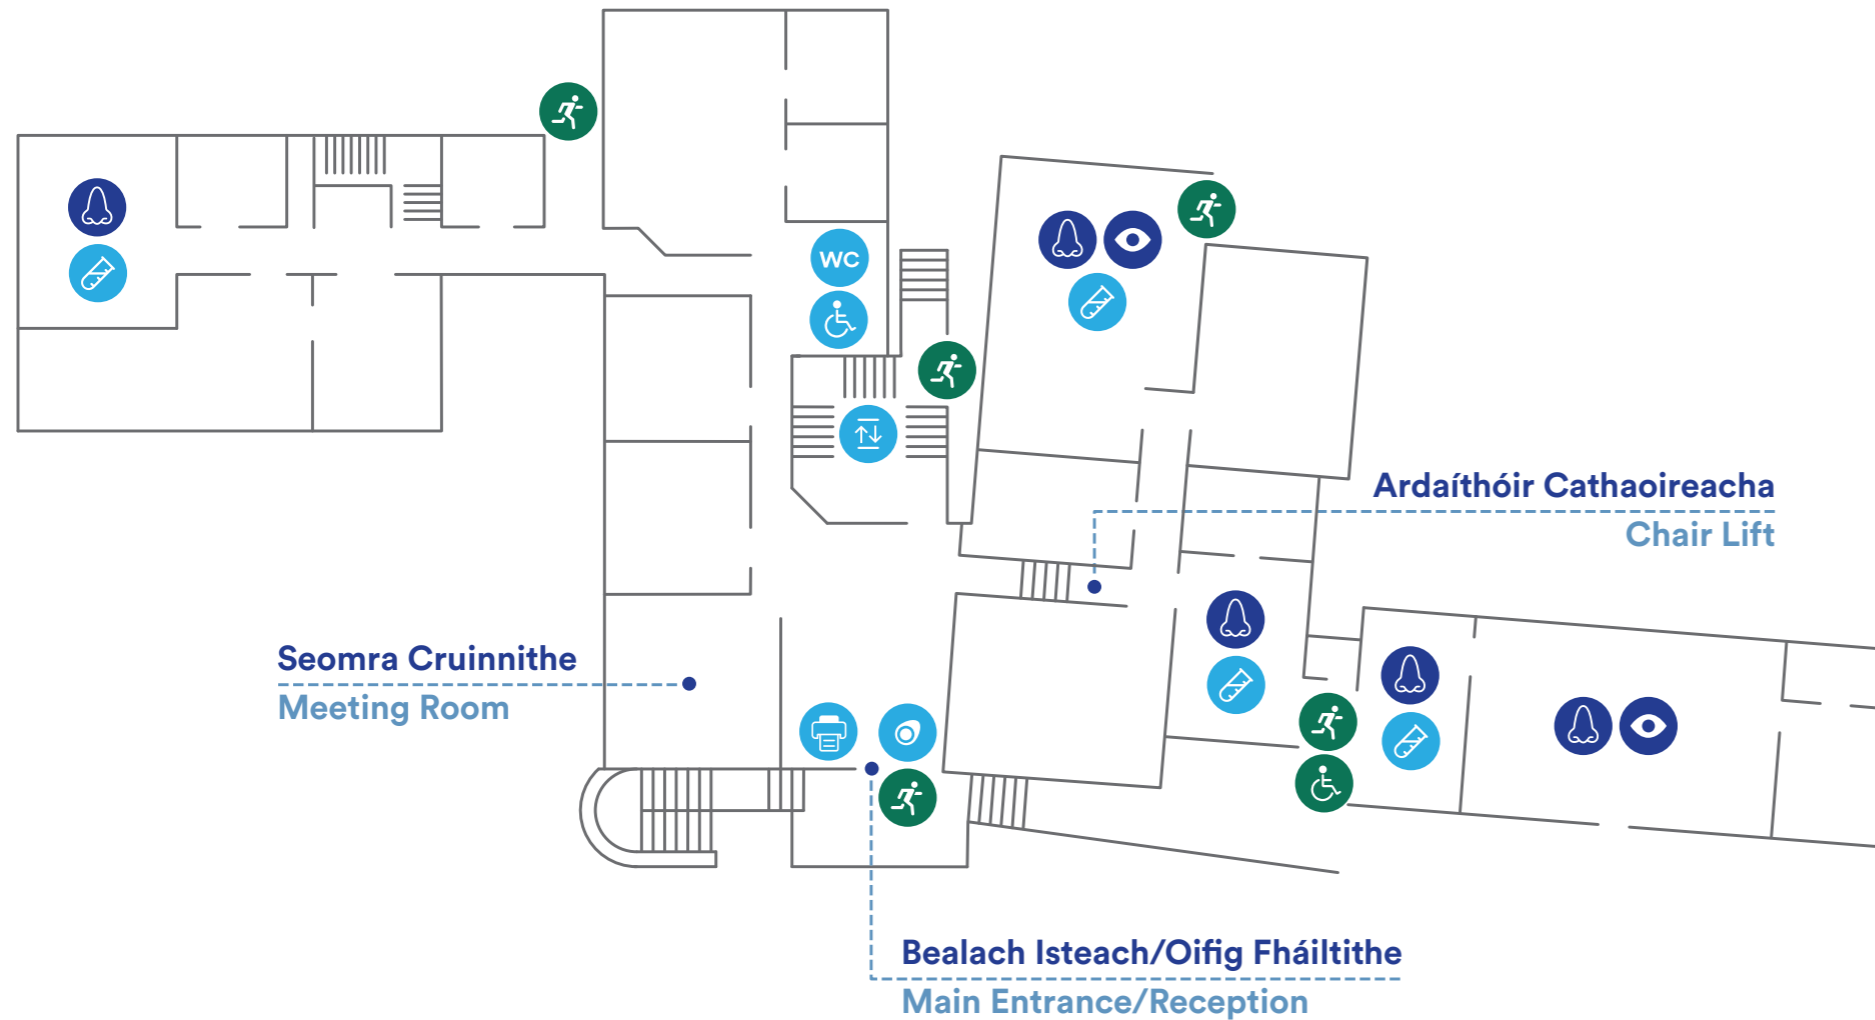

Radharc Ón Aer Baile Uí Fhiacháin

Aerial View Newport

	Spás Socair	Quiet Space
	Luchtair Ev	Ev Charger
	Slí Póca	Fob Access
	Saotharlanna	Laboratories
	Bealach Cathaoir Rothaí	Wheelchair Access

Príomh Urlár Main Floor

An Chéad Urlár First Floor

Boladh: Smell **Éisteacht: Hearing** **Amharc: Visual**

Leithreas	Toilet	Seomra Caife	Coffee Dock
Seomra Don Chith	Shower Room	Ardaitheoir	Lift
Leithreas Cathaoi Rothaí	Disabled Toilet	Saotharlanna	Laboratory
Seomra Na Cóipe	Copier Room	Spás Socair	Quiet Space
Bealach Eallaithe	Emergency Exit	Slí Póca	Fob Access
Bealach Cathaoir Rothaí	Wheelchair Access		

Oifig Iascaigh Fishery Office

Ceaintin agus Íoslach Canteen and Basement

Boladh: Smell Éisteacht: Hearing Amharc: Visual

- | | | | |
|---------------------|-------------------------------------|--|----------------------------|
| Leithreas
Toilet | Seomra Don Chith
Shower Room | Leithreas Cathaoi Rothaí
Disabled Toilet | Spás Socair
Quiet Space |
| Ceaintín
Canteen | Bealach Eallaithe
Emergency Exit | Bealach Cathaoir Rothaí
Wheelchair Access | |