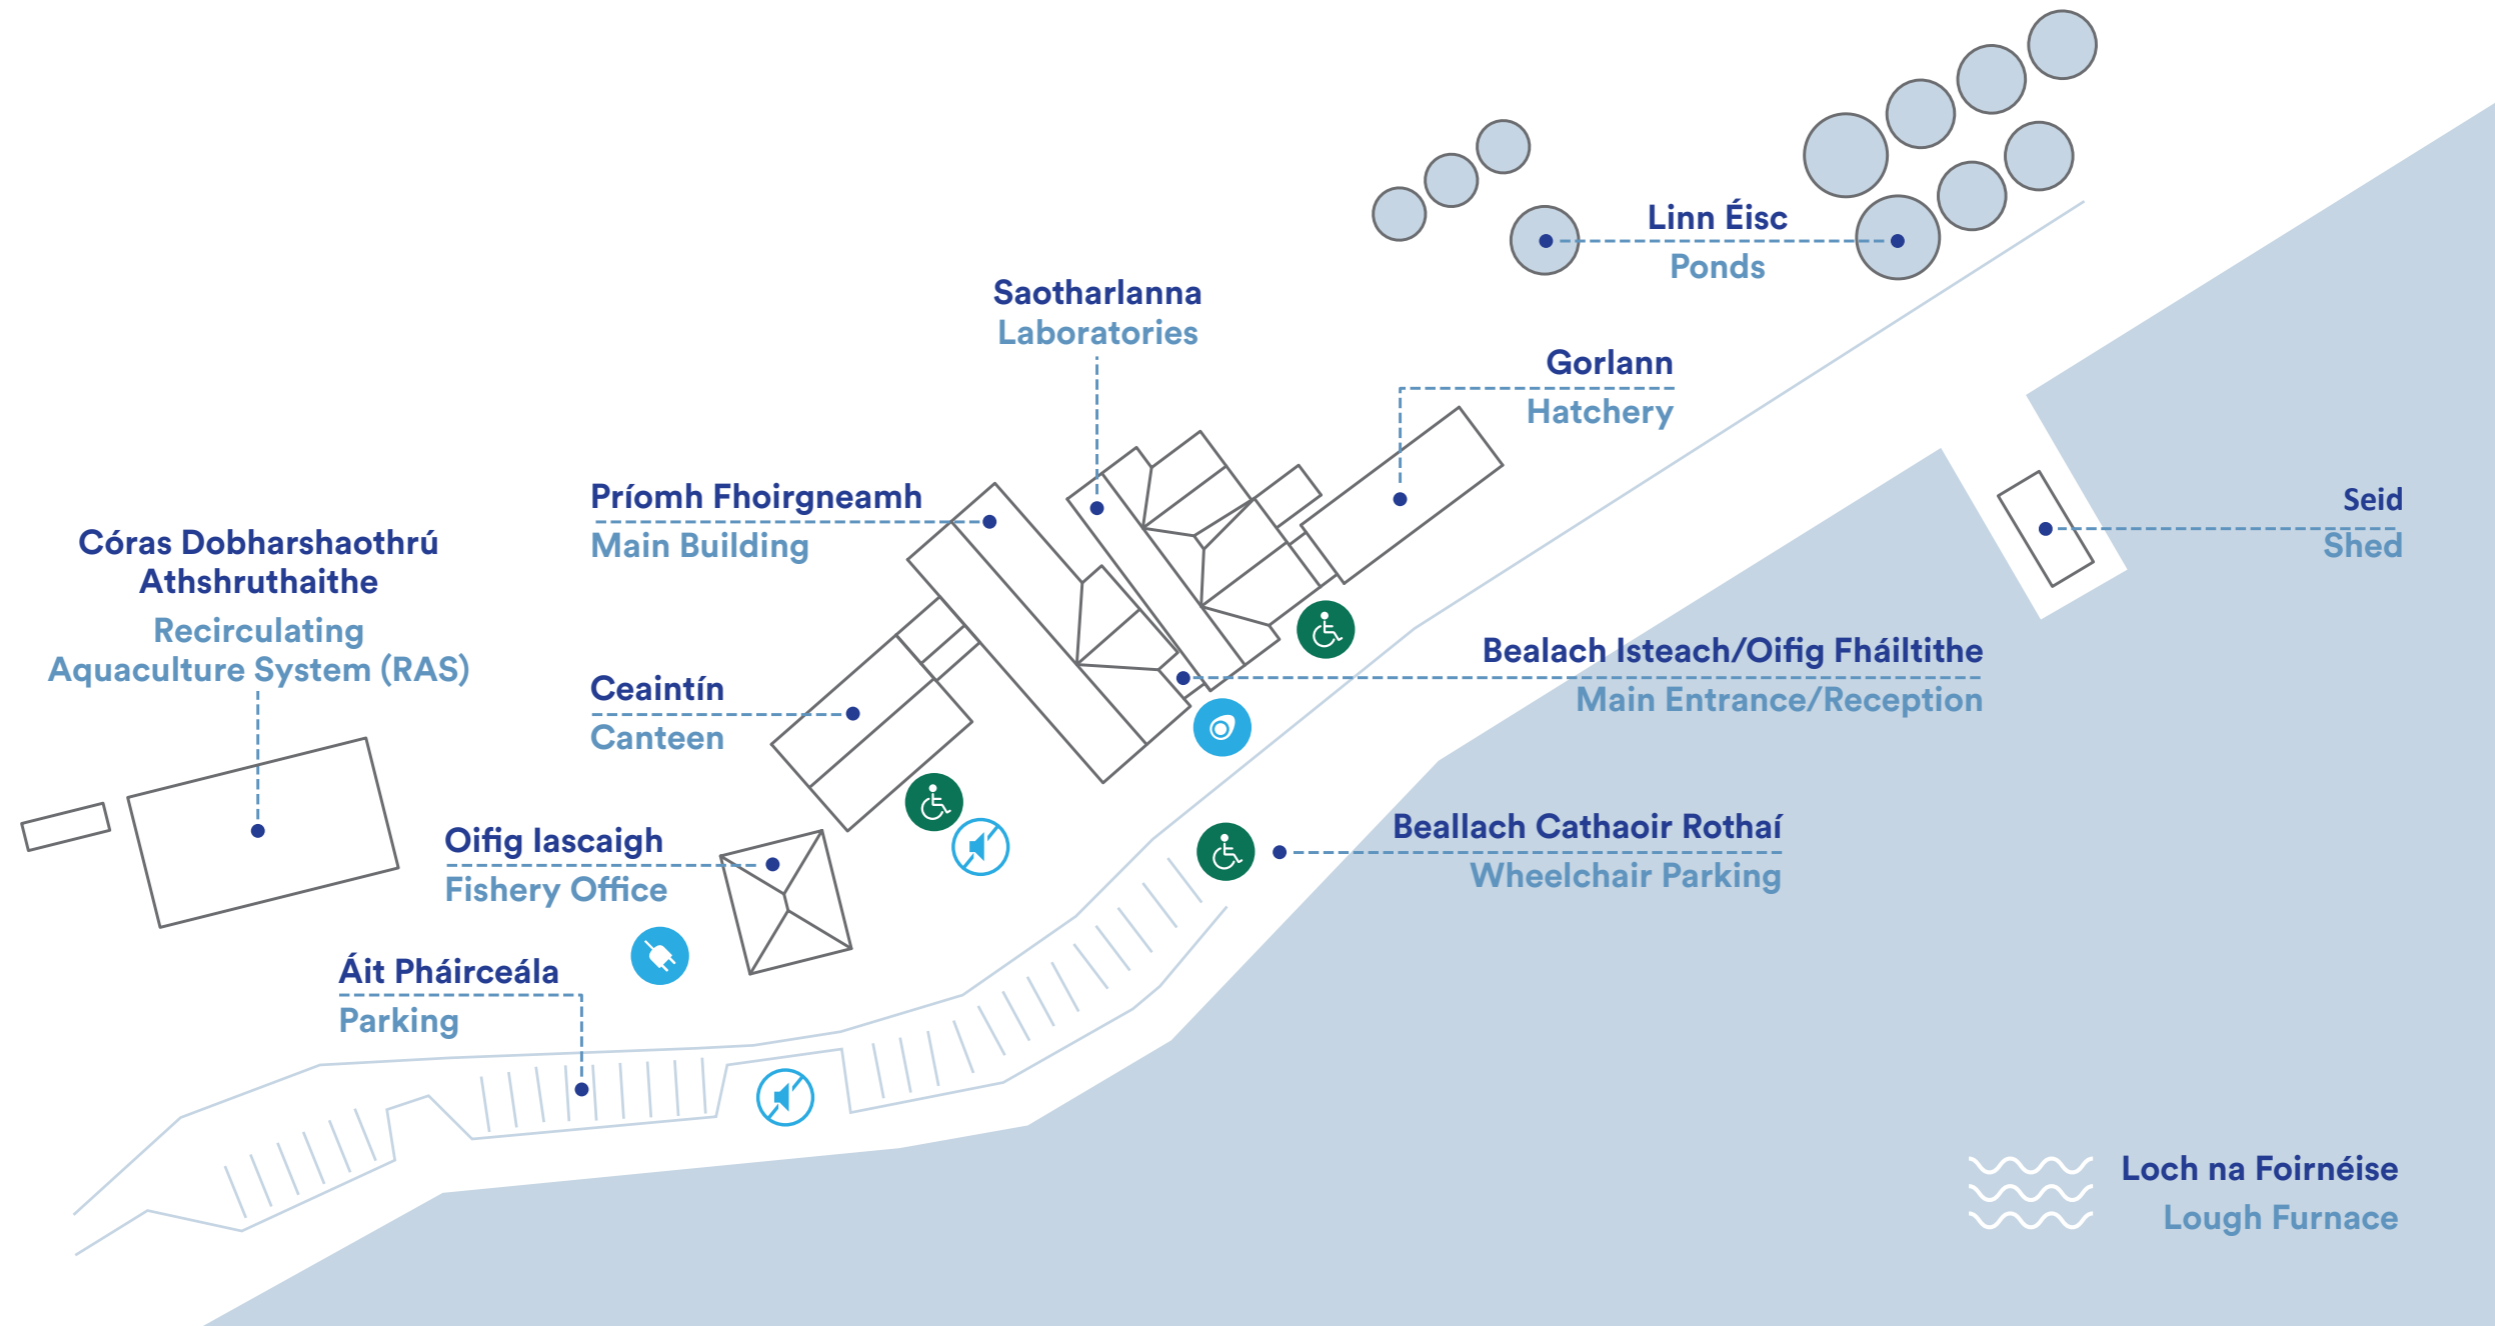

Radharc Ón Aer Baile Uí Fhiacháin

Aerial View Newport

	Spás Socair	Quiet Space
	Luchtair Ev	Ev Charger
	Slí Póca	Fob Access
	Saotharlanna	Laboratories
	Bealach Cathaoir Rothaí	Wheelchair Access

Príomh Urlár Main Floor

An Chéad Urlár First Floor

Boladh: Smell **Éisteacht: Hearing** **Amharc: Visual**

Leithreas	Toilet	Seomra Caife	Coffee Dock
Seomra Don Chith	Shower Room	Ardaitheoir	Lift
Leithreas Cathaoi Rothaí	Disabled Toilet	Saotharlanna	Laboratory
Seomra Na Cóipe	Copier Room	Spás Socair	Quiet Space
Bealach Eallaithe	Emergency Exit	Slí Póca	Fob Access
Bealach Cathaoir Rothaí	Wheelchair Access		

Oifig Iascaigh Fishery Office

Ceaintin agus Íoslach Canteen and Basement

Boladh: Smell Éisteacht: Hearing Amharc: Visual

- | | | | |
|---------------------|-------------------------------------|--|----------------------------|
| Leithreas
Toilet | Seomra Don Chith
Shower Room | Leithreas Cathaoi Rothaí
Disabled Toilet | Spás Socair
Quiet Space |
| Ceaintín
Canteen | Bealach Eallaithe
Emergency Exit | Bealach Cathaoir Rothaí
Wheelchair Access | |