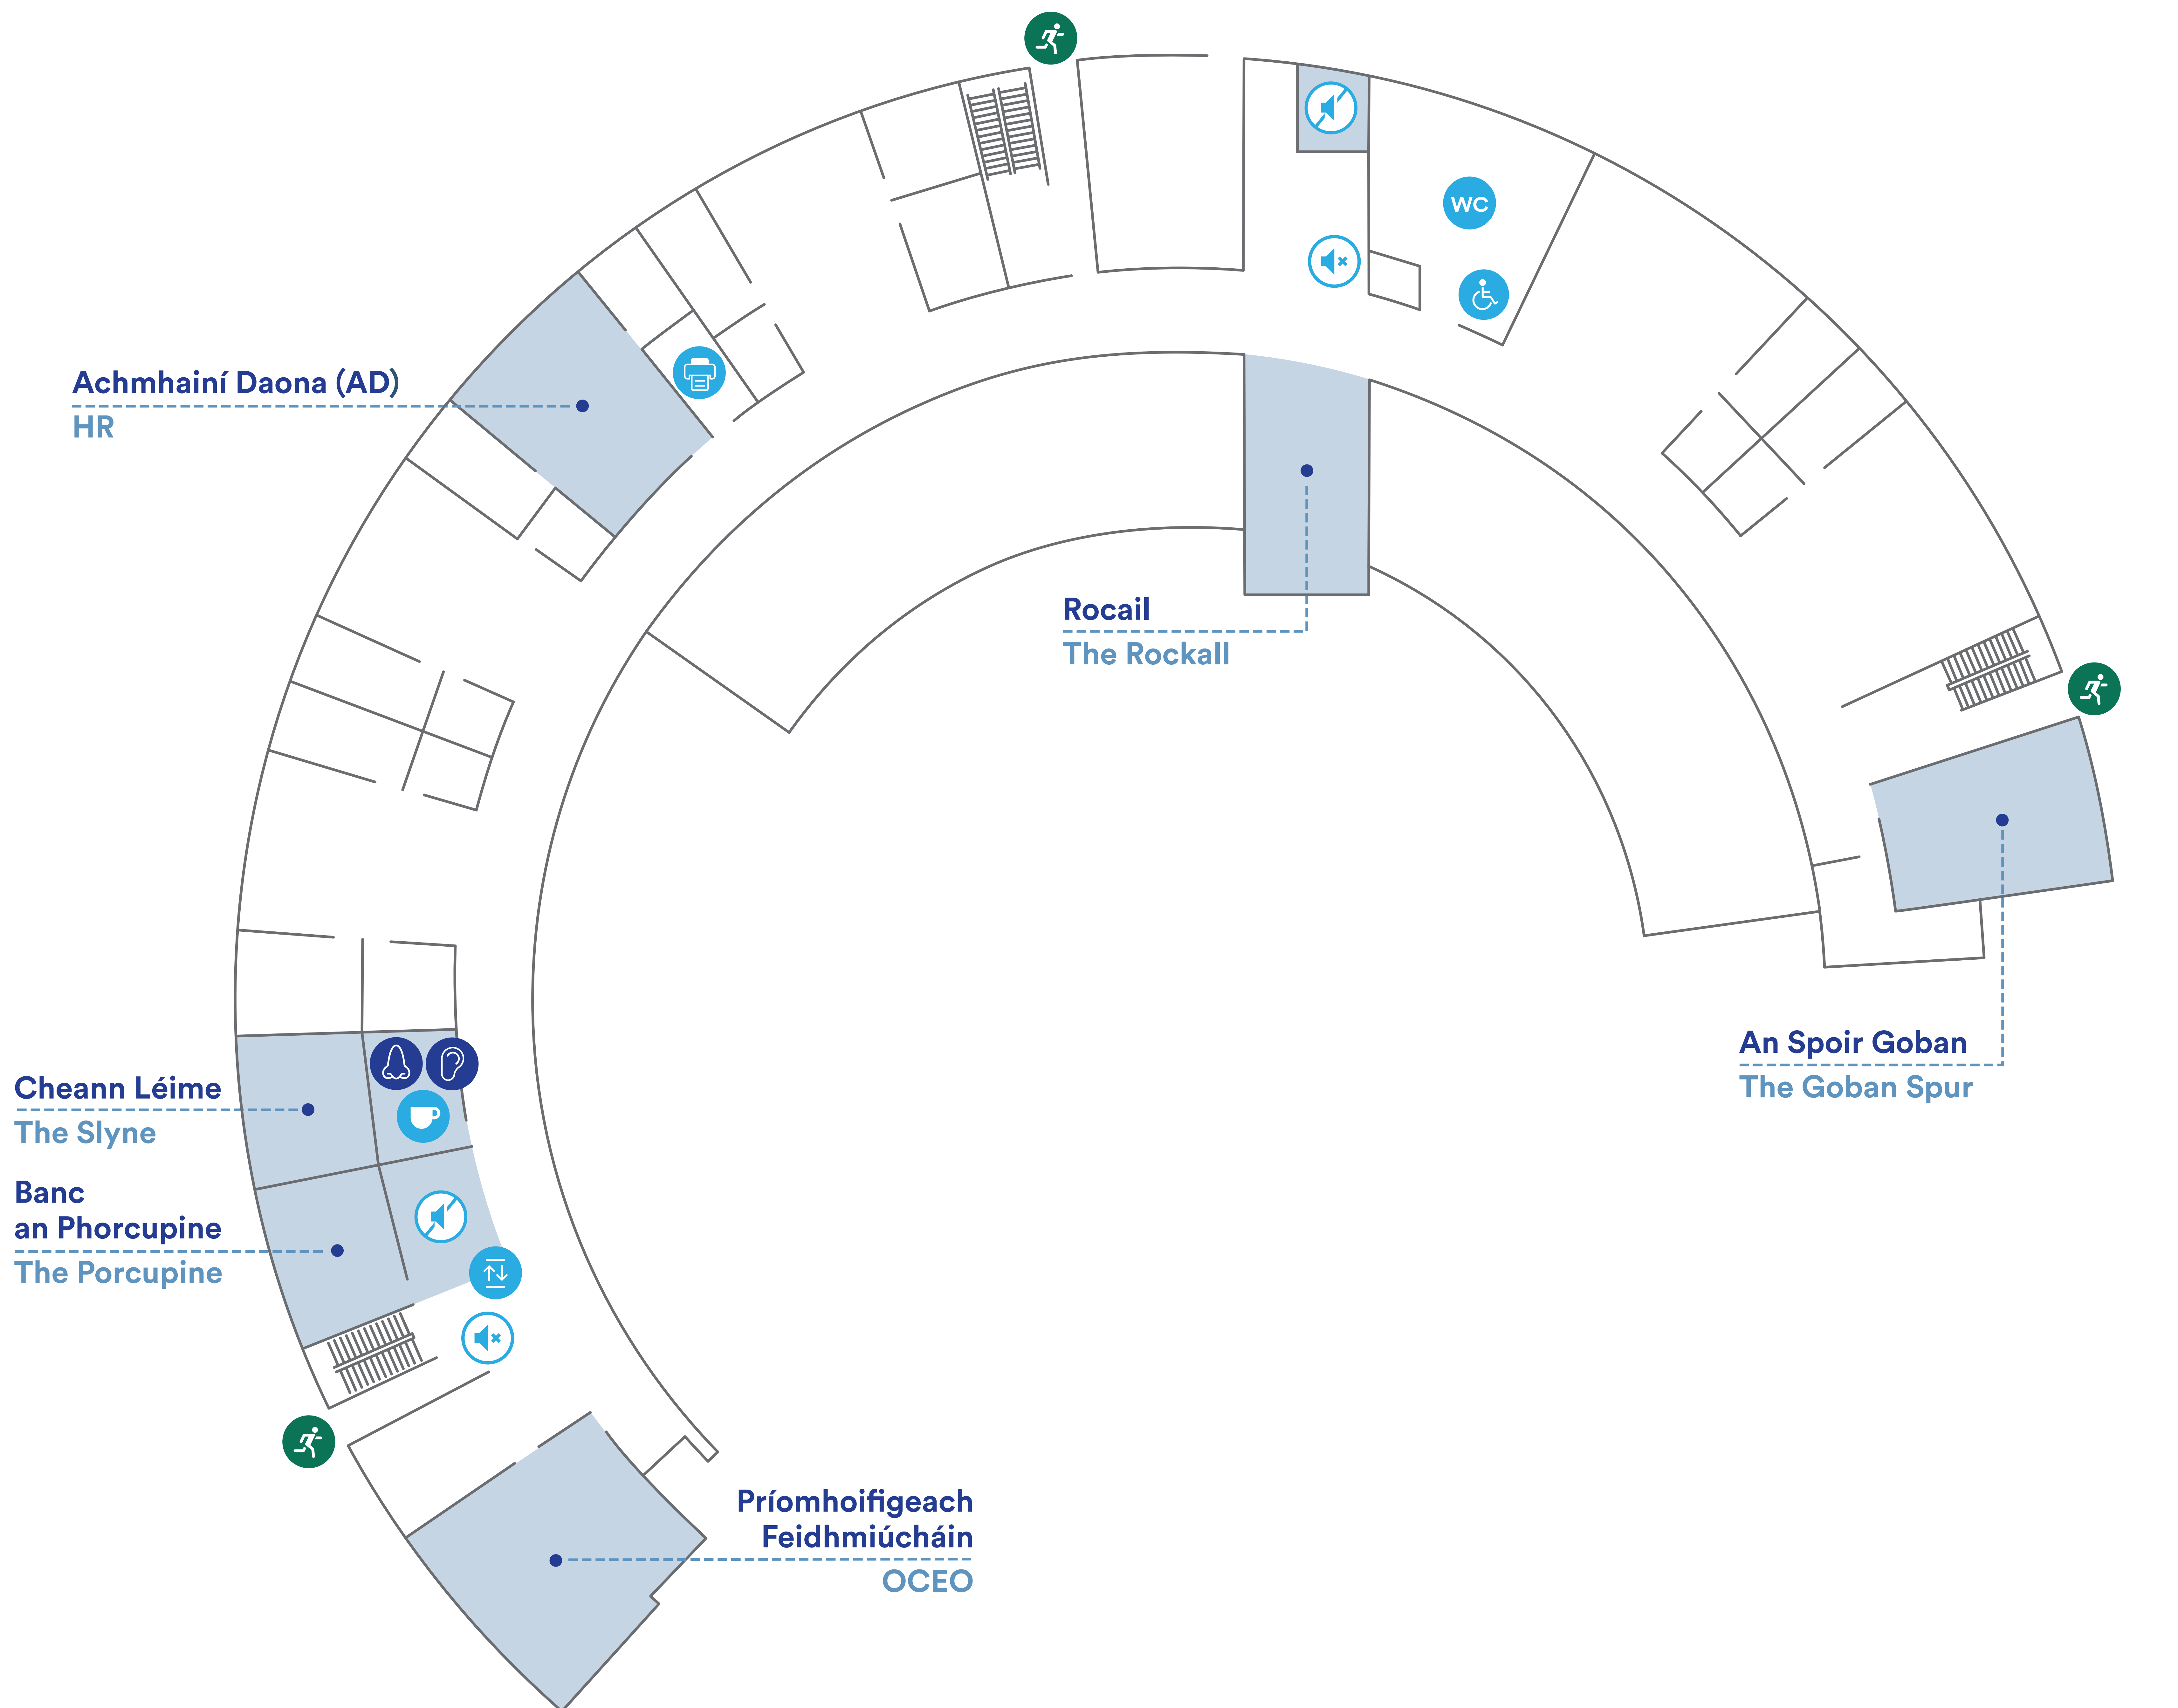

Corrán an Chéad Urláir First Floor Crescent

Boladh: Smell   Éisteacht: Hearing   Amharc: Visual

Spás Socair	Quiet Space	Bealach Cathaoir Rothaí	Wheelchair Access
Bothán Suaimhneach	Quiet Booth	Leithreas Cathaoi Rothaí	Disabled Toilet
Luchtaire Ev	Ev Charger	Seomra Caife	Coffee Dock
Leithreas	Toilet	Ceaintín	Canteen
Seomra Don Chith	Shower Room	Seomra Na Cóipe	Copier Room
Slí Póca	Fob Access	Ardaitheoir	Lift
Bealach Eallaithe	Emergency Exit	Ionad Caite Tobac	Smoking Area
Garchabhair	First Aid	Clós	Courtyard