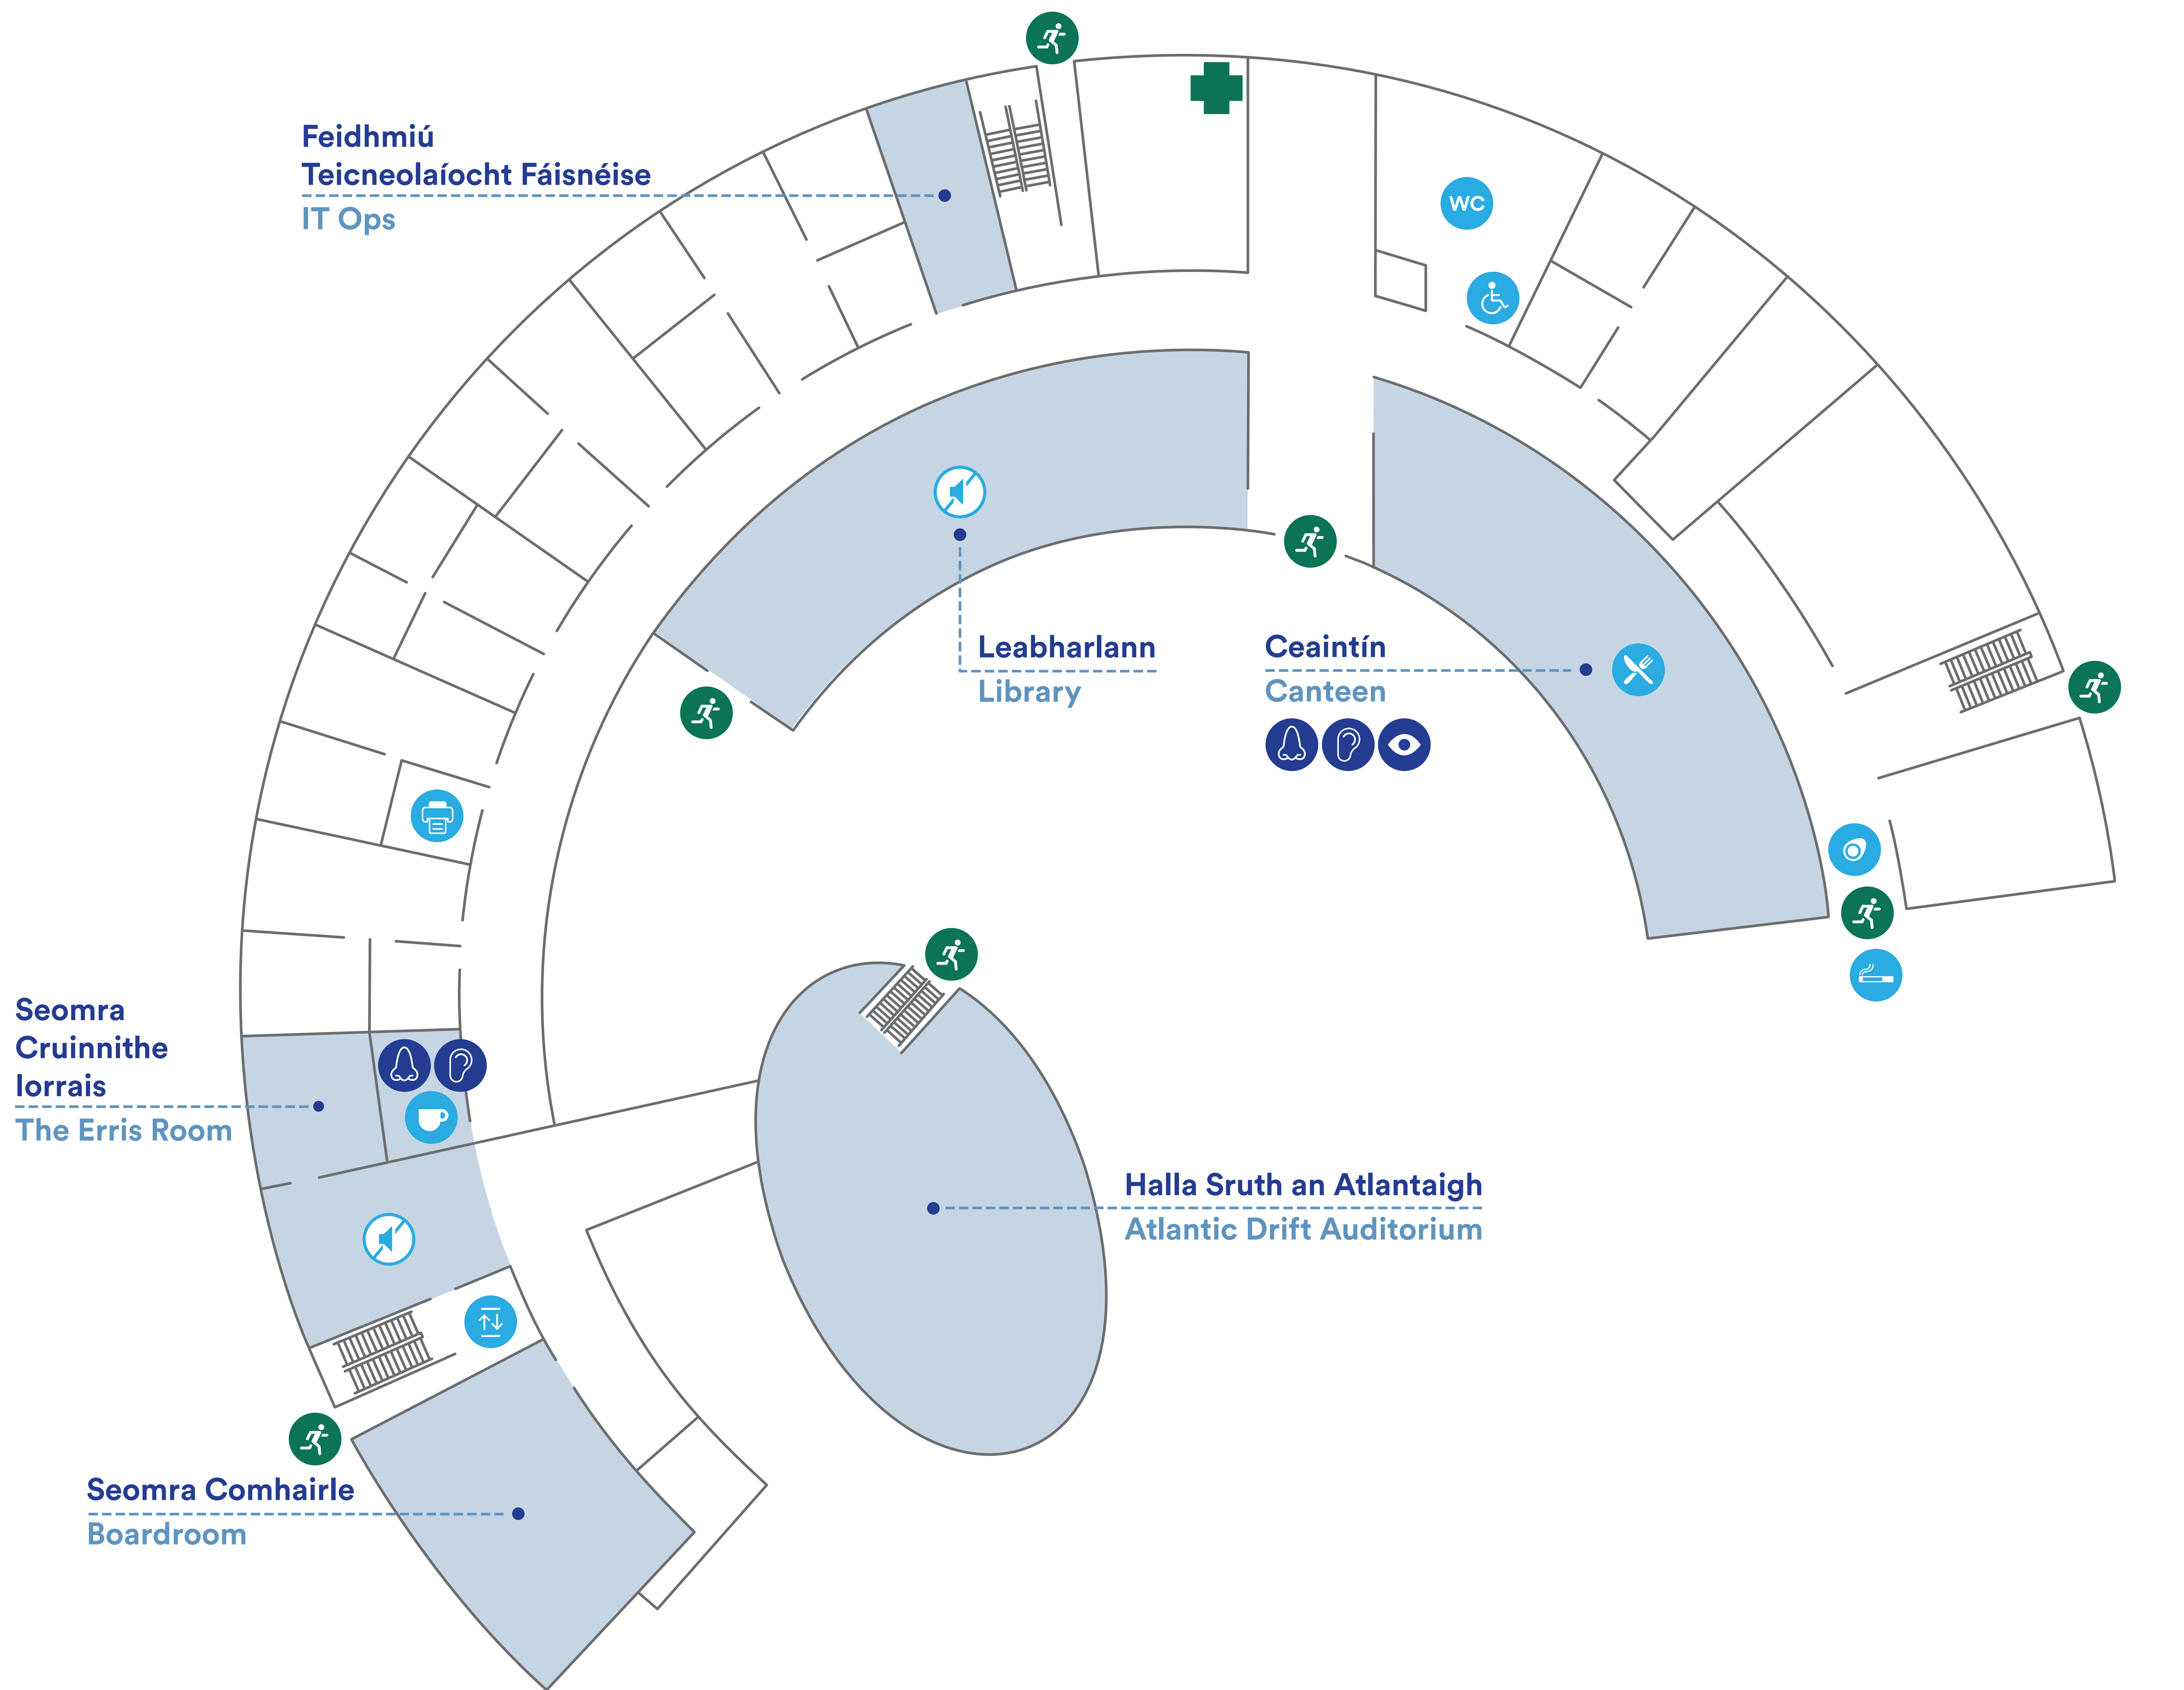

# Saotharlanna Urlár na Talún Ground Floor Laboratories

Boladh: Smell    Éisteacht: Hearing    Amharc: Visual

Spás Socair	Quiet Space	Beallach Cathaoir Rothaí	Wheelchair Access
Bothán Suaimhneach	Quiet Booth	Leithreas Cathaoi Rothaí	Disabled Toilet
Luchtaire Ev	Ev Charger	Seomra Caife	Coffee Dock
Leithreas	Toilet	Ceaintín	Canteen
Seomra Don Chith	Shower Room	Seomra Na Cóipe	Copier Room
Slí Póca	Fob Access	Ardaitheoir	Lift
Beallach Eallaithe	Emergency Exit	Ionad Caite Tobac	Smoking Area
Garchabhair	First Aid	Clós	Courtyard

# Corrán Urlár na Talún Ground Floor Crescent

   Boladh: Smell Éisteacht: Hearing Amharc: Visual

 Spás Socair	Quiet Space	 Bealach Cathaoir Rothaí	Wheelchair Access
 Bothán Suaimhneach	Quiet Booth	 Leithreas Cathaoi Rothaí	Disabled Toilet
 Luchtaire Ev	Ev Charger	 Seomra Caife	Coffee Dock
 Leithreas	Toilet	 Ceaintín	Canteen
 Seomra Don Chith	Shower Room	 Seomra Na Cóipe	Copier Room
 Slí Póca	Fob Access	 Ardaitheoir	Lift
 Bealach Eallaithe	Emergency Exit	 Ionad Caite Tobac	Smoking Area
 Garchabhair	First Aid	 Clós	Courtyard

# Saotharlanna an Chéad Urláir First Floor Laboratories

   **Boladh: Smell**   **Éisteacht: Hearing**   **Amharc: Visual**

 Spás Socair	Quiet Space	 Beallach Cathaoir Rothaí	Wheelchair Access
 Bothán Suaimhneach	Quiet Booth	 Leithreas Cathaoir Rothaí	Disabled Toilet
 Luchtaire Ev	Ev Charger	 Seomra Caife	Coffee Dock
 Leithreas	Toilet	 Ceaintín	Canteen
 Seomra Don Chith	Shower Room	 Seomra Na Cóipe	Copier Room
 Slí Póca	Fob Access	 Ardaitheoir	Lift
 Beallach Eallaithe	Emergency Exit	 Ionad Caite Tobac	Smoking Area
 Garchabhair	First Aid	 Clós	Courtyard