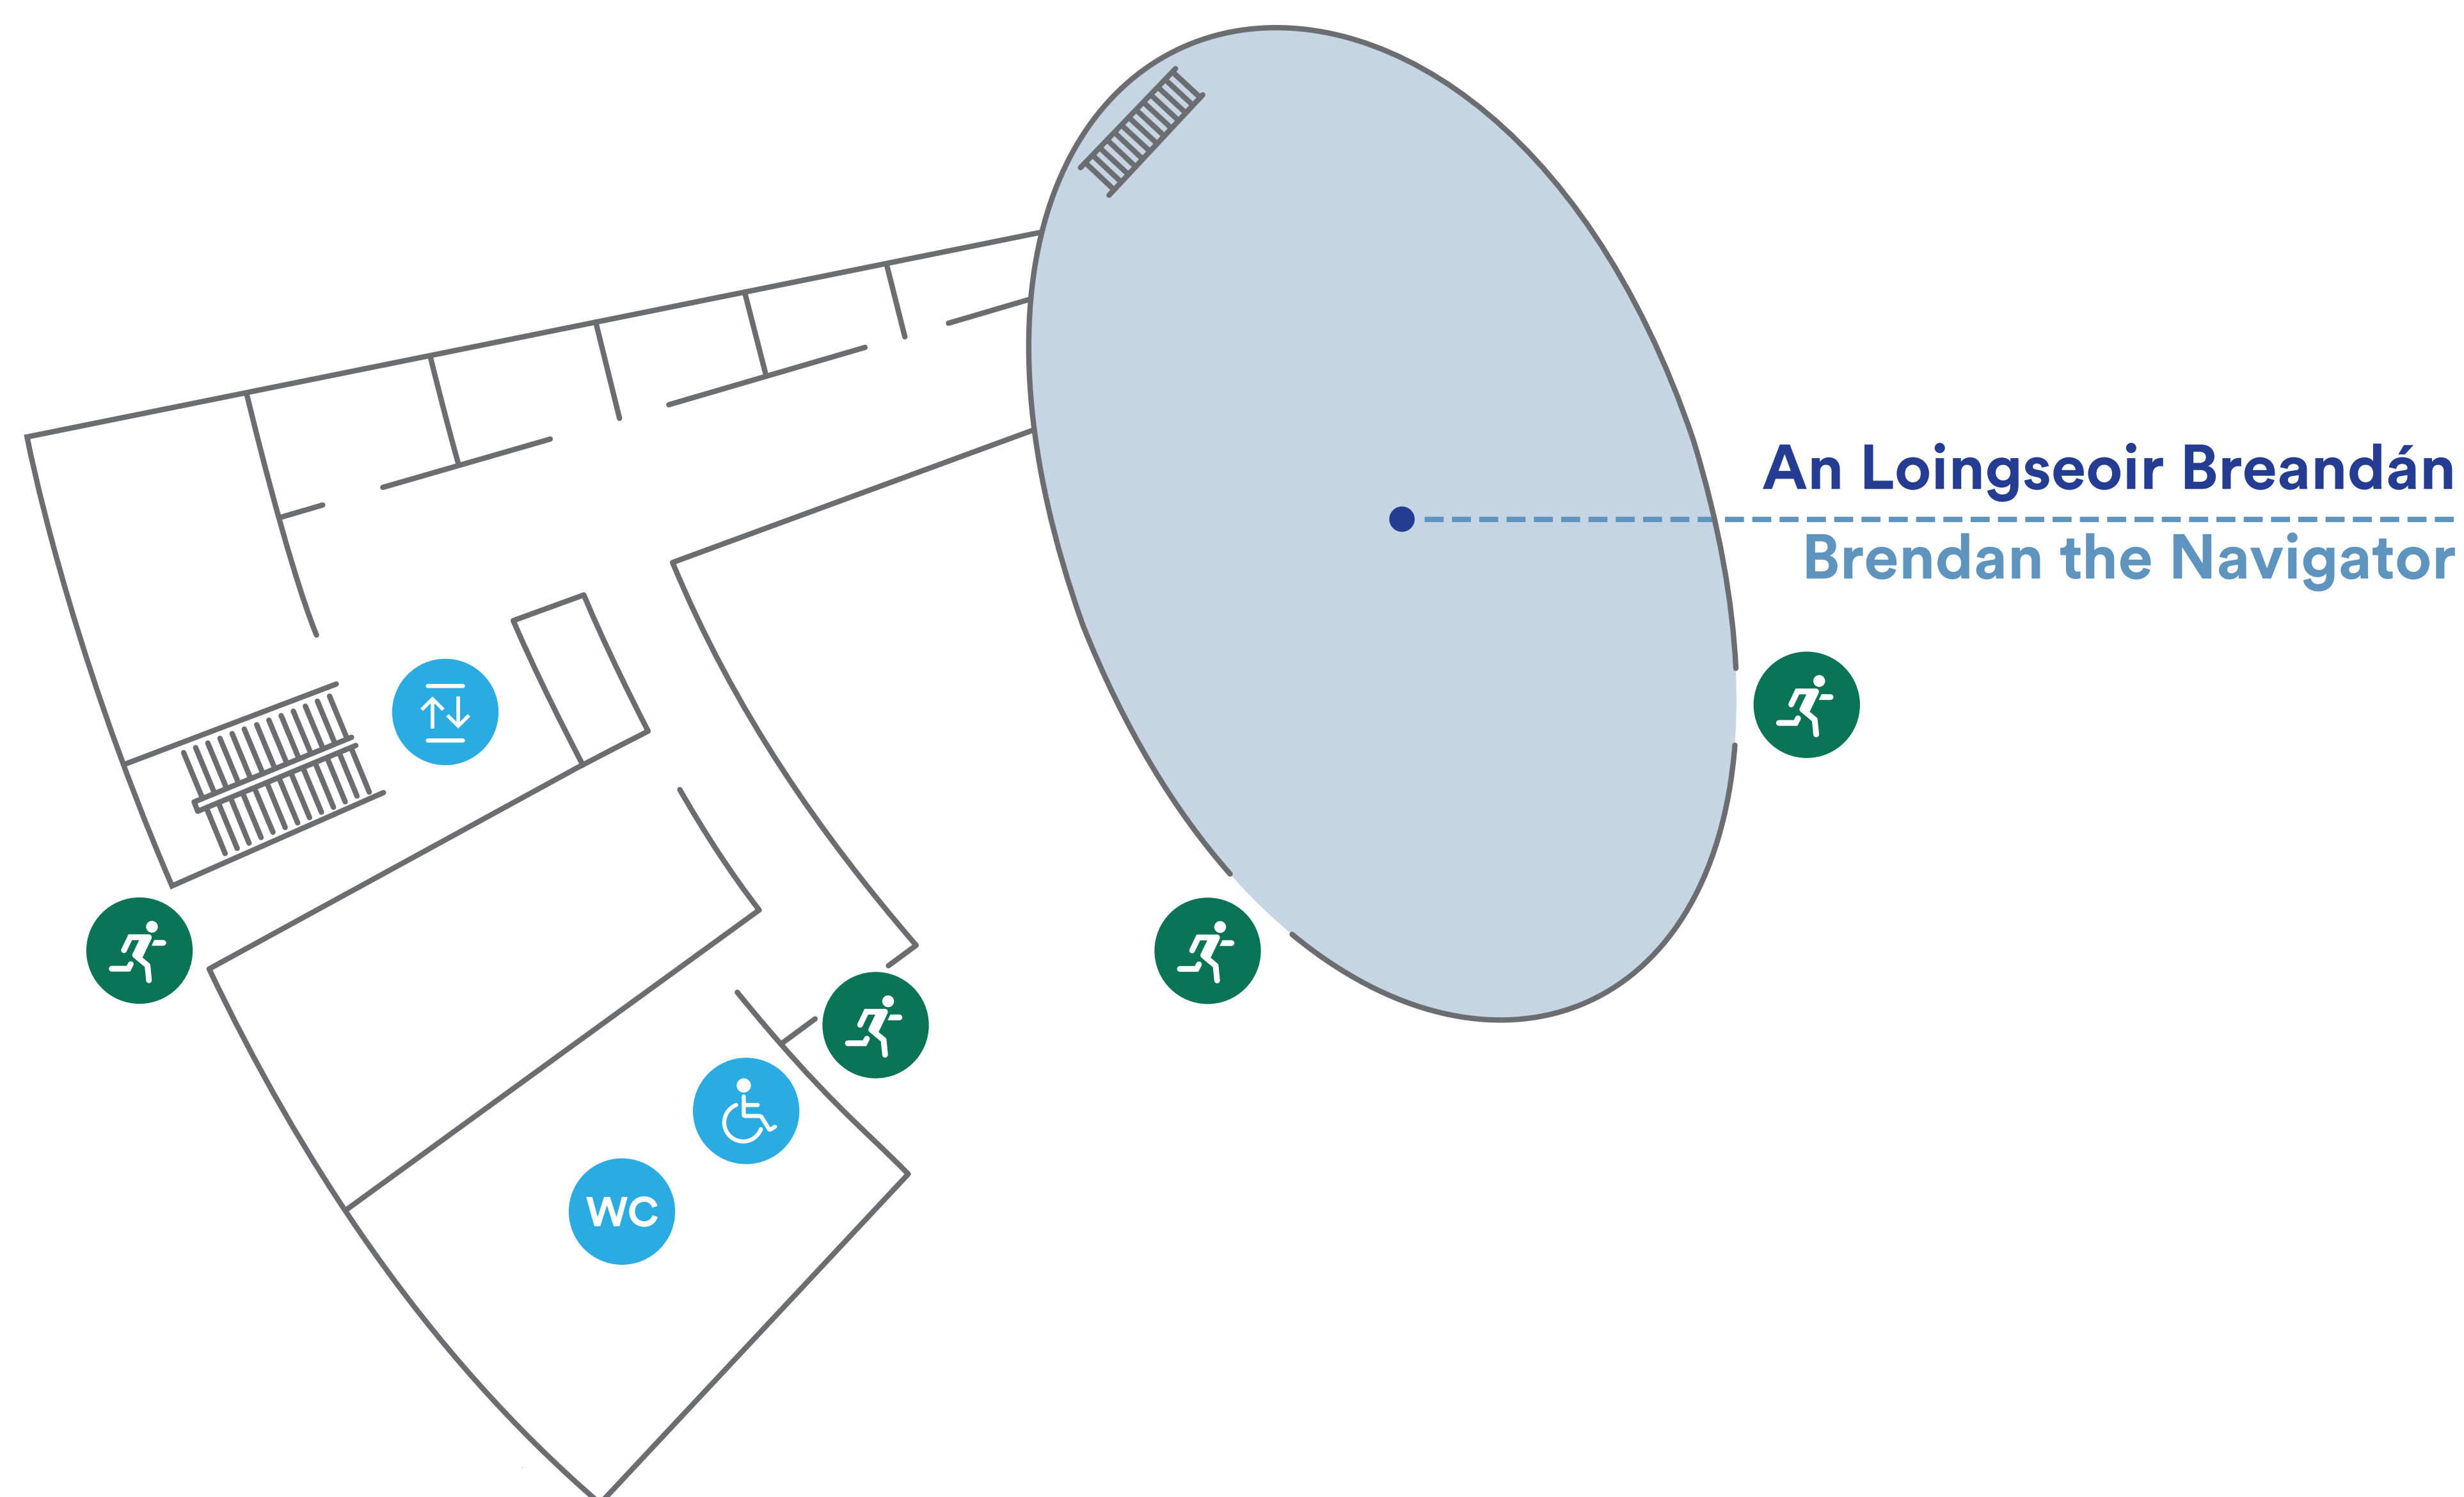

Íoslach Basement

Boladh: Smell **Éisteacht: Hearing** **Amharc: Visual**

	Spás Socair	Quiet Space		Bealach Cathaoir Rothaí	Wheelchair Access
	Bothán Suaimhneach	Quiet Booth		Leithreas Cathaoi Rothaí	Disabled Toilet
	Luchtaire Ev	Ev Charger		Seomra Caife	Coffee Dock
	Leithreas	Toilet		Ceaintín	Canteen
	Seomra Don Chith	Shower Room		Seomra Na Cóipe	Copier Room
	Slí Póca	Fob Access		Ardaitheoir	Lift
	Bealach Eallaithe	Emergency Exit		Ionad Caite Tobac	Smoking Area
	Garchabhair	First Aid		Clós	Courtyard