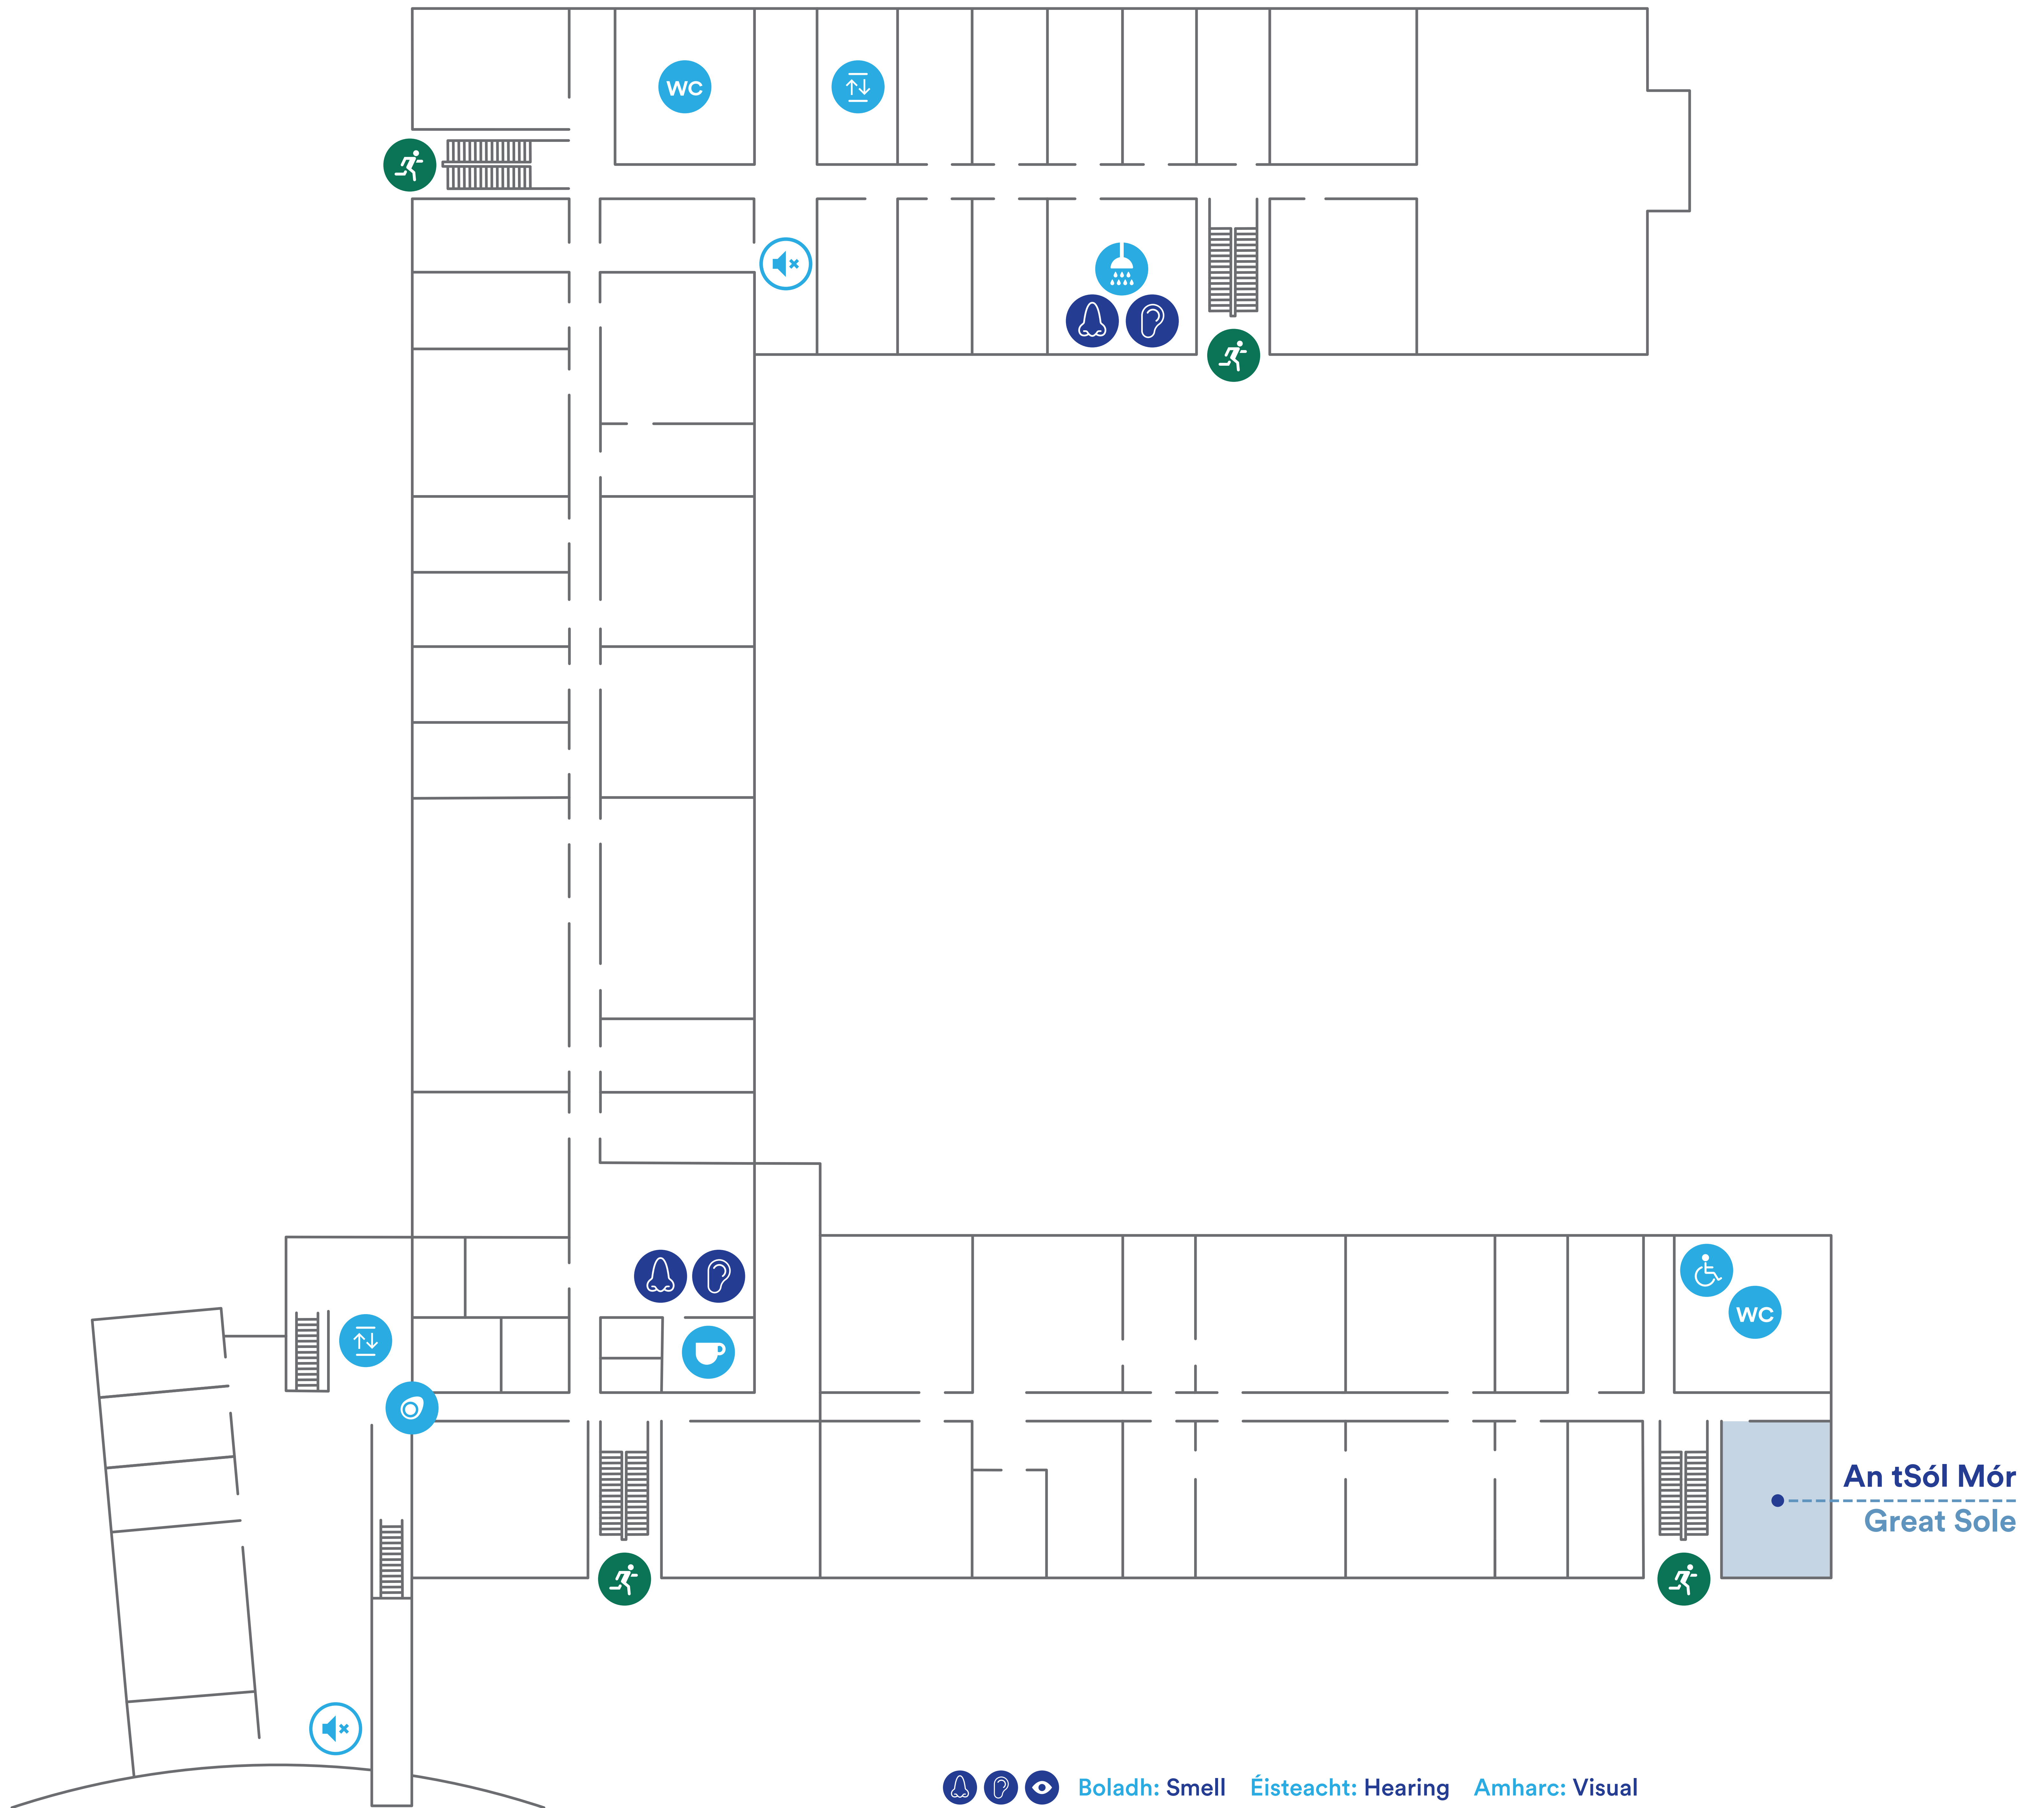

# Saotharlanna Urlár na Talún Ground Floor Laboratories

Boladh: Smell    Éisteacht: Hearing    Amharc: Visual

Spás Socair	Quiet Space	Beallach Cathaoir Rothaí	Wheelchair Access
Bothán Suaimhneach	Quiet Booth	Leithreas Cathaoi Rothaí	Disabled Toilet
Luchtaire Ev	Ev Charger	Seomra Caife	Coffee Dock
Leithreas	Toilet	Ceaintín	Canteen
Seomra Don Chith	Shower Room	Seomra Na Cóipe	Copier Room
Slí Póca	Fob Access	Ardaitheoir	Lift
Beallach Eallaithe	Emergency Exit	Ionad Caite Tobac	Smoking Area
Garchabhair	First Aid	Clós	Courtyard

# Corrán Urlár na Talún Ground Floor Crescent

   Boladh: Smell Éisteacht: Hearing Amharc: Visual

 Spás Socair	Quiet Space	 Bealach Cathaoir Rothaí	Wheelchair Access
 Bothán Suaimhneach	Quiet Booth	 Leithreas Cathaoi Rothaí	Disabled Toilet
 Luchtaire Ev	Ev Charger	 Seomra Caife	Coffee Dock
 Leithreas	Toilet	 Ceaintín	Canteen
 Seomra Don Chith	Shower Room	 Seomra Na Cóipe	Copier Room
 Slí Póca	Fob Access	 Ardaitheoir	Lift
 Bealach Eallaithe	Emergency Exit	 Ionad Caite Tobac	Smoking Area
 Garchabhair	First Aid	 Clós	Courtyard

# Saotharlanna an Chéad Urláir First Floor Laboratories

   **Boladh: Smell**   **Éisteacht: Hearing**   **Amharc: Visual**

 Spás Socair	Quiet Space	 Beallach Cathaoir Rothaí	Wheelchair Access
 Bothán Suaimhneach	Quiet Booth	 Leithreas Cathaoir Rothaí	Disabled Toilet
 Luchtaire Ev	Ev Charger	 Seomra Caife	Coffee Dock
 Leithreas	Toilet	 Ceaintín	Canteen
 Seomra Don Chith	Shower Room	 Seomra Na Cóipe	Copier Room
 Slí Póca	Fob Access	 Ardaitheoir	Lift
 Beallach Eallaithe	Emergency Exit	 Ionad Caite Tobac	Smoking Area
 Garchabhair	First Aid	 Clós	Courtyard